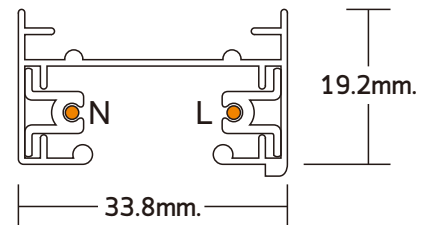

## DIMENSION

CAMPATIBLE WITH  
 SINGLE PHASE TRACK

PRODUCT NAME	:	TEVO - M SPOT
PRODUCT TYPE	:	TRACKLIGHT
PRODUCT MATERIAL	:	ALUMINIUM BODY WITH PC GEAR
DIMENSION	:	DIA 85mm. x H 125mm.
POWER CONSUMPTION	:	220V AC 50/60Hz
SURFACE FINISH	:	WHITE / BLACK
ADJUSTABLE	:	TILTABLE
INSTALLATION BY	:	SINGLE CIRCUIT TRACK HEAD ( SINGLE PHASE TRACK ADAPTOR )
LIGHT SOURCE	:	HP COB LED / MR16
BEAM ANGLE	:	15° / 24° / 38° / 40°
IP RATING	:	IP20