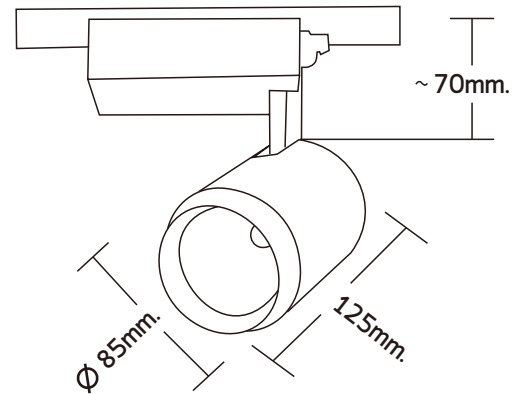

## DIMENSION

CAMPATIBLE WITH  
 SINGLE PHASE TRACK

PRODUCT NAME	:	TEVO - M SPOT
PRODUCT TYPE	:	TRACKLIGHT
PRODUCT MATERIAL	:	ALUMINIUM BODY WITH PC GEAR
DIMENSION	:	DIA 85mm. x H 125mm.
POWER CONSUMPTION	:	220V AC 50/60Hz
SURFACE FINISH	:	WHITE / BLACK
ADJUSTABLE	:	TILTABLE
INSTALLATION BY	:	SINGLE CIRCUIT TRACK HEAD ( SINGLE PHASE TRACK ADAPTOR )
LIGHT SOURCE	:	HP COB LED / MR16
BEAM ANGLE	:	15° / 24° / 38° / 40°
IP RATING	:	IP20